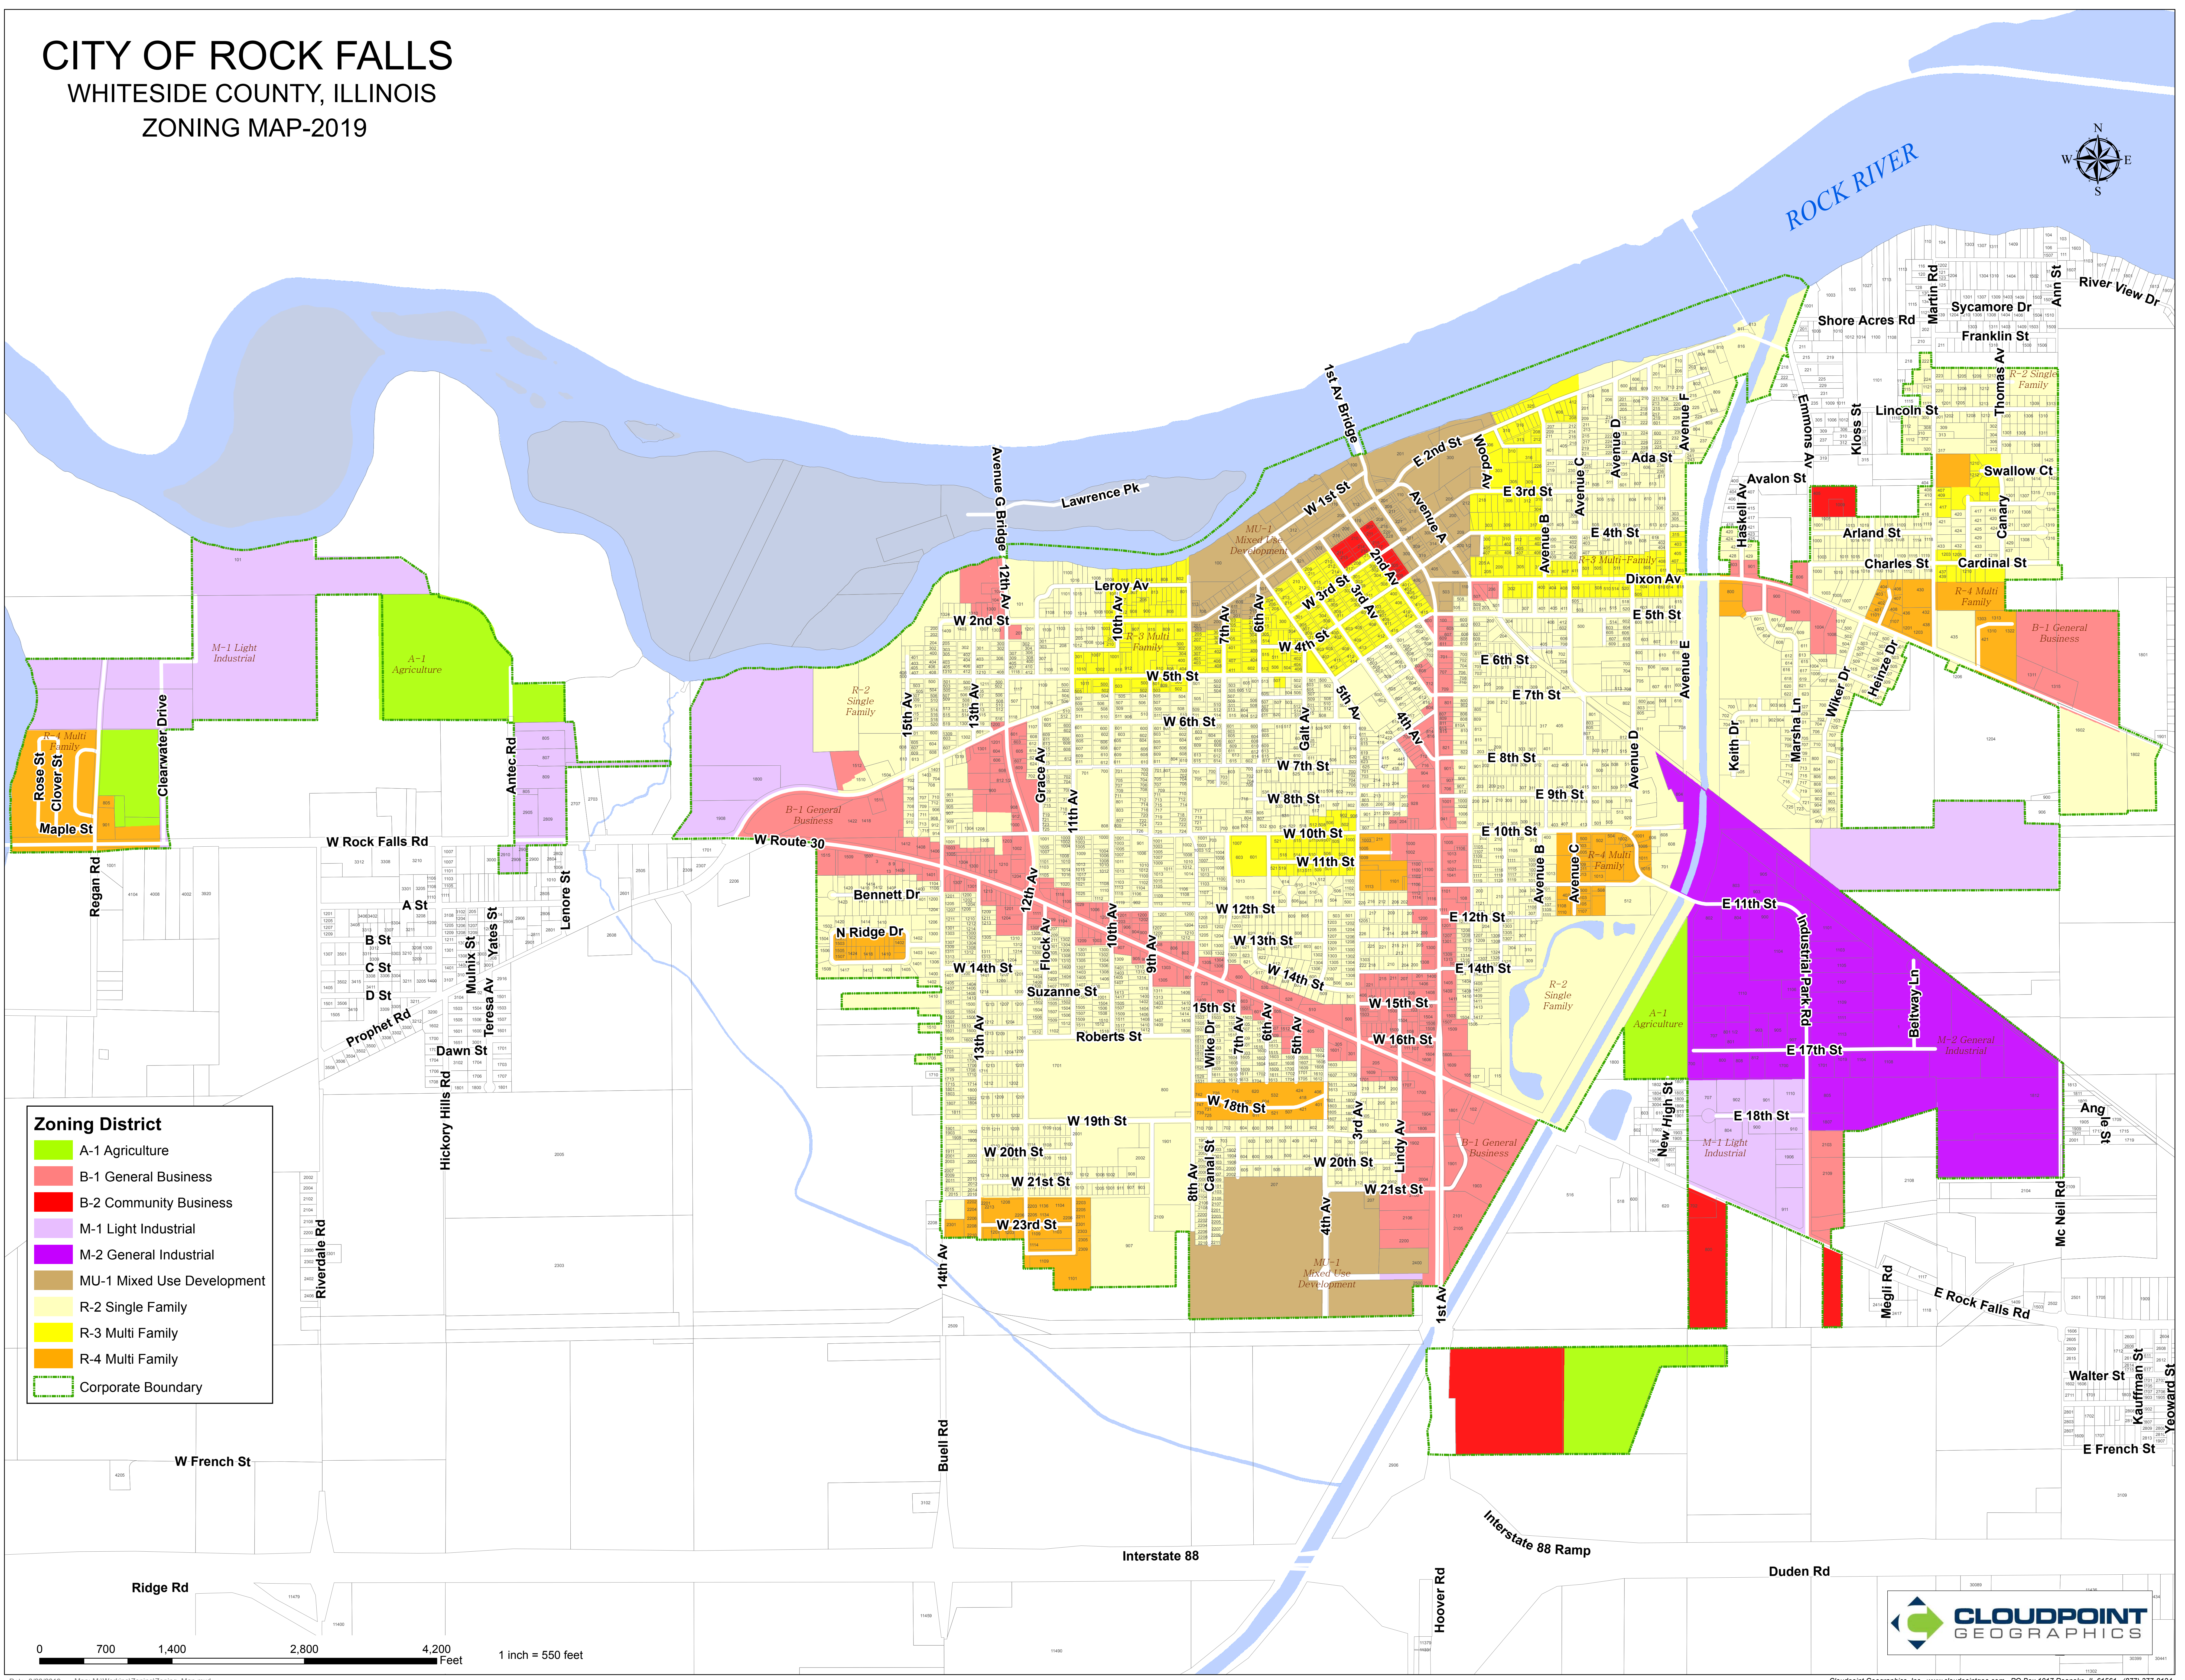

# CITY OF ROCK FALLS

## WHITESIDE COUNTY, ILLINOIS

### ZONING MAP-2019

- Zoning District**
- A-1 Agriculture
  - B-1 General Business
  - B-2 Community Business
  - M-1 Light Industrial
  - M-2 General Industrial
  - MU-1 Mixed Use Development
  - R-2 Single Family
  - R-3 Multi Family
  - R-4 Multi Family
  - Corporate Boundary