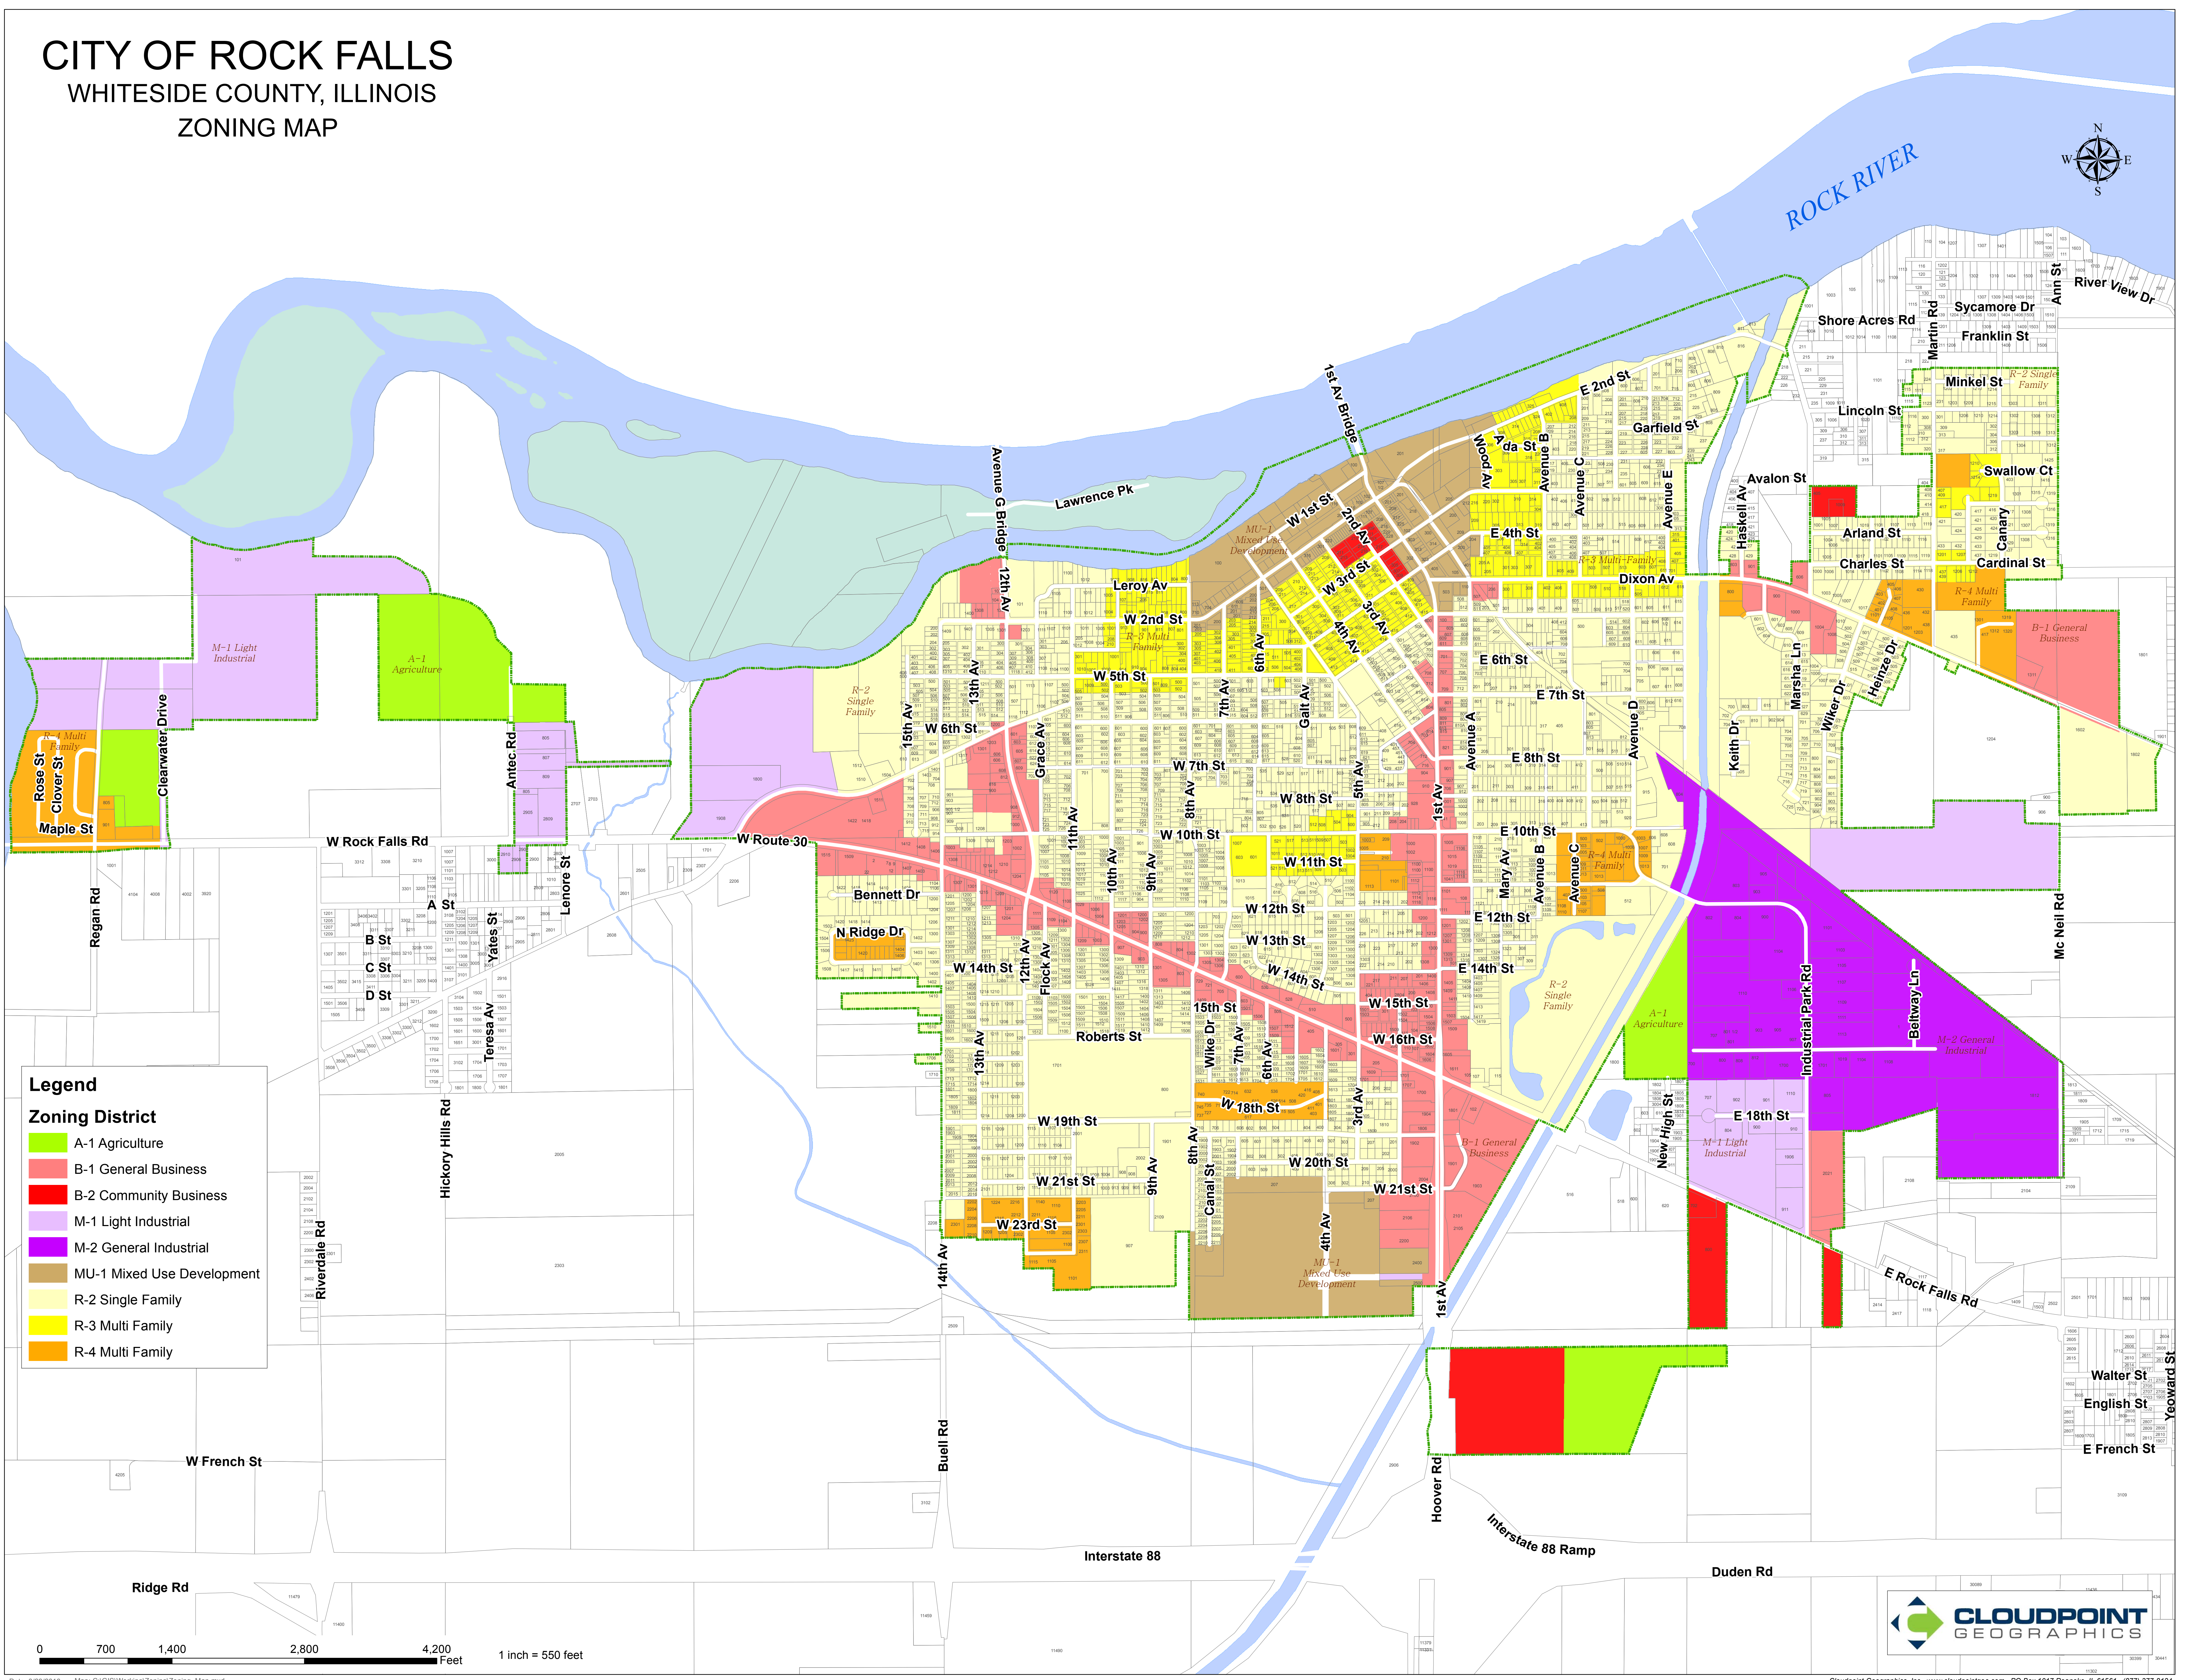

# CITY OF ROCK FALLS

## WHITESIDE COUNTY, ILLINOIS

### ZONING MAP

**Legend**

**Zoning District**

- A-1 Agriculture
- B-1 General Business
- B-2 Community Business
- M-1 Light Industrial
- M-2 General Industrial
- MU-1 Mixed Use Development
- R-2 Single Family
- R-3 Multi Family
- R-4 Multi Family